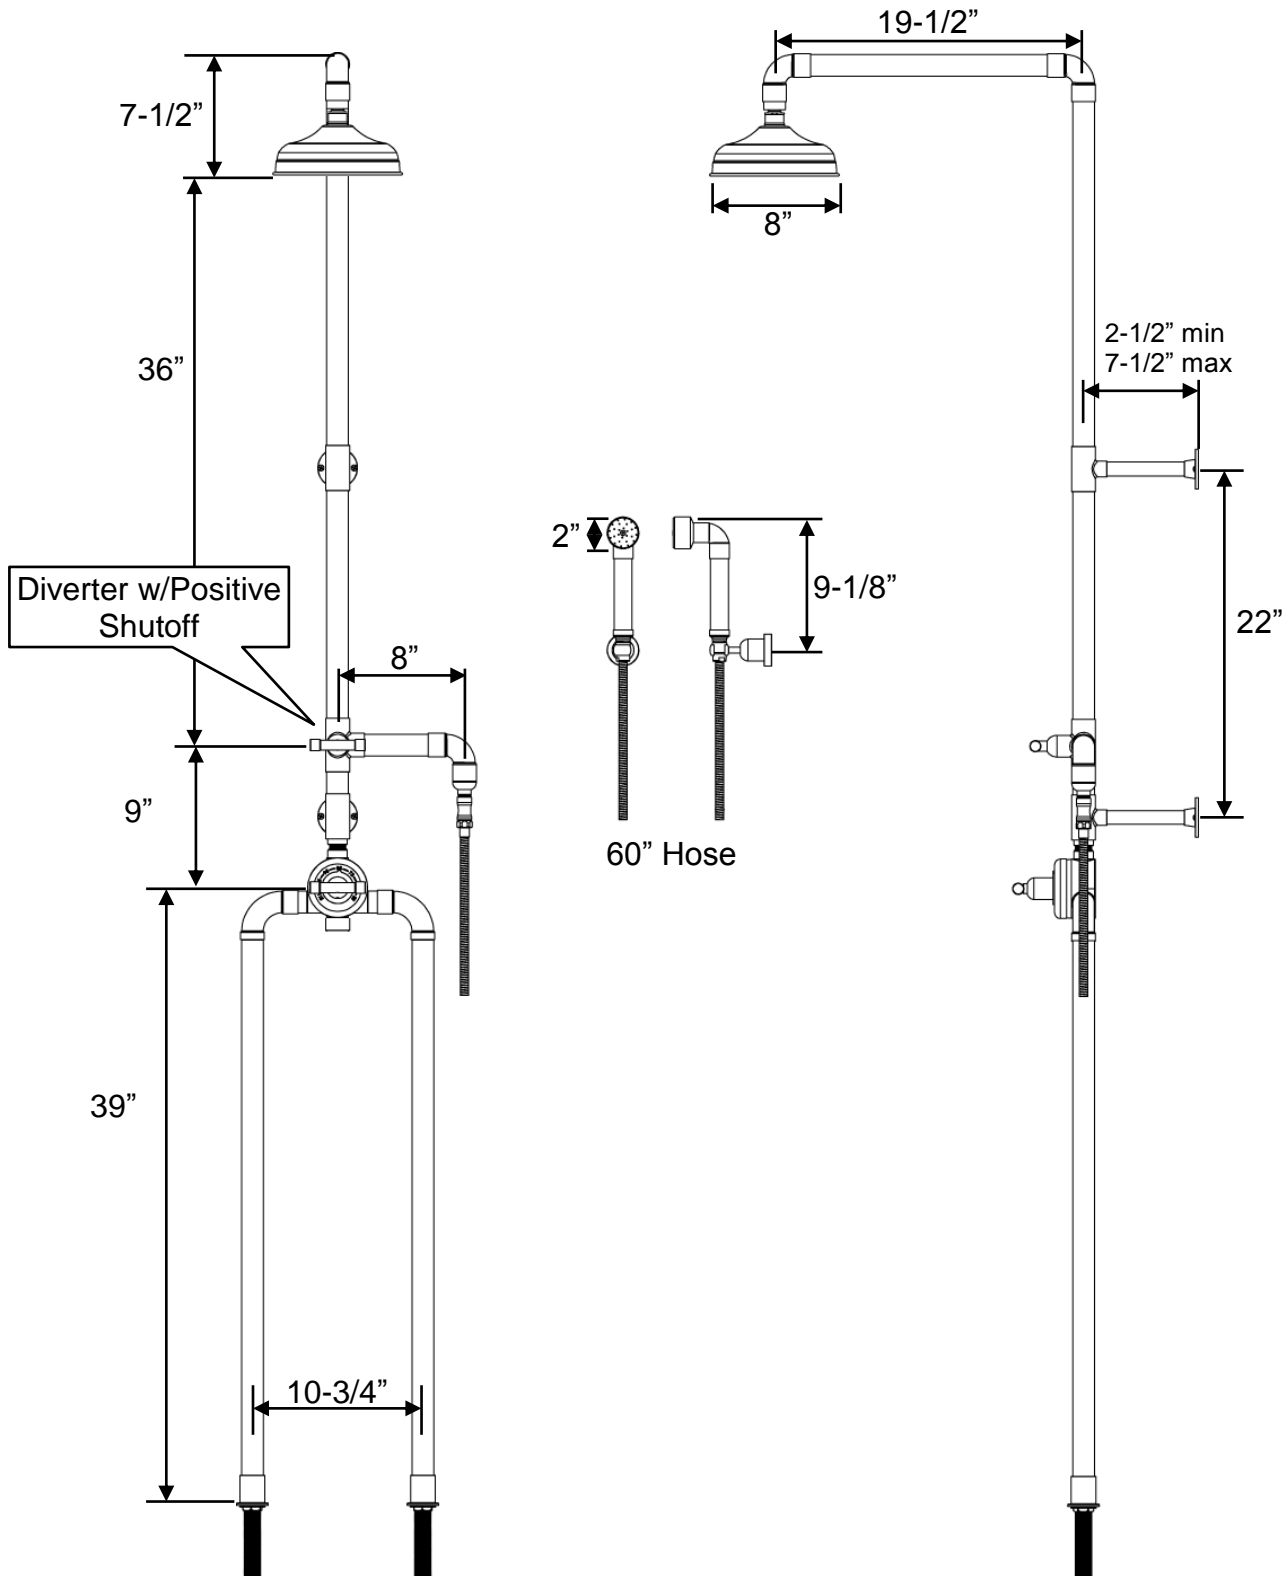

PRODUCT SPECIFICATIONS

Waterbridge Exposed Shower
WB-SHW-1150

Dec 2019

- ADA Compliant
- Custom dimensions and finishes available

Connection	3/4" NPS
GPM	1.8